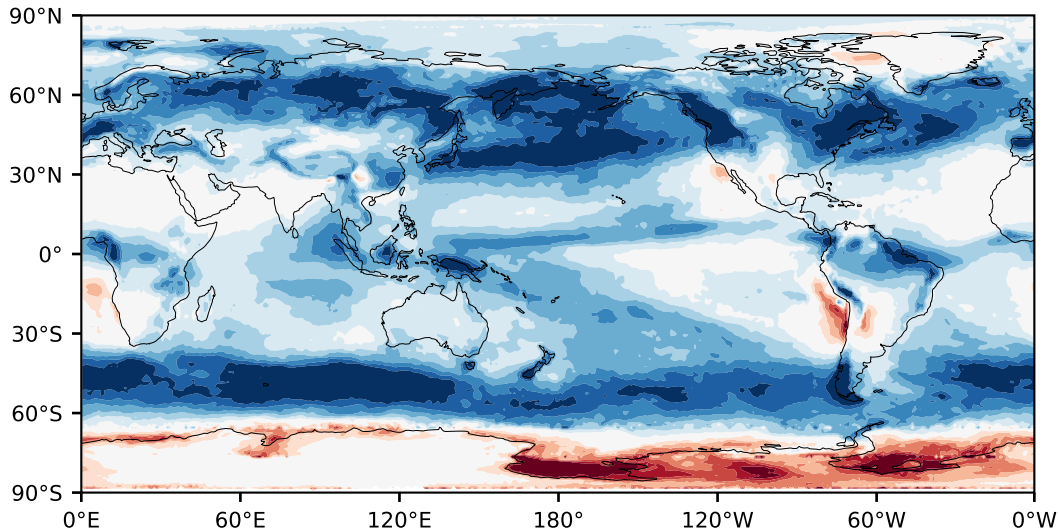

Model - Observations

Max 63.94
Mean 13.28
Min -83.56

RMSE 17.34
CORR 0.79