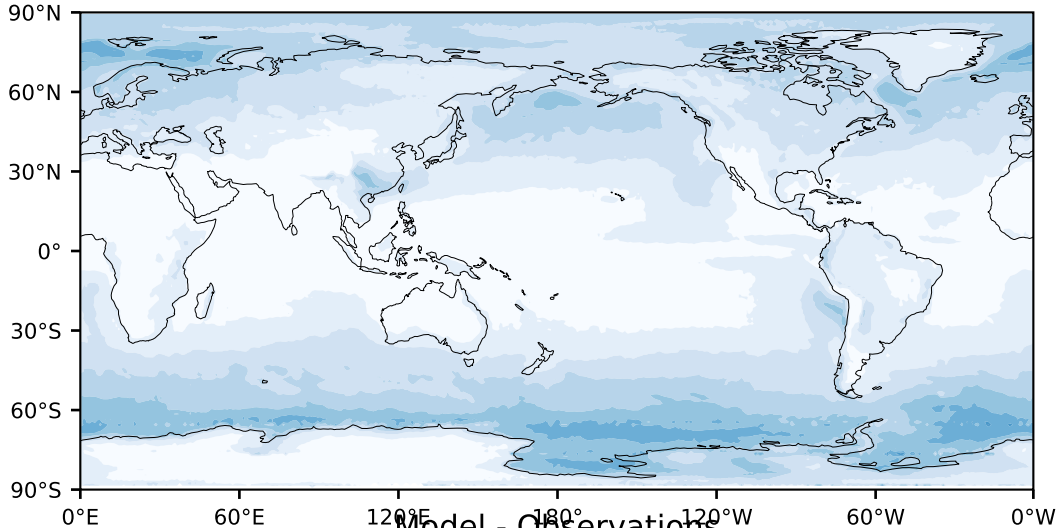

MODIS Simulator (None)

%

Max 84.77
Mean 12.45
Min 0.00

Model - Observations

95.0
85.0
75.0
65.0
55.0
45.0
35.0
25.0
15.0
5.0