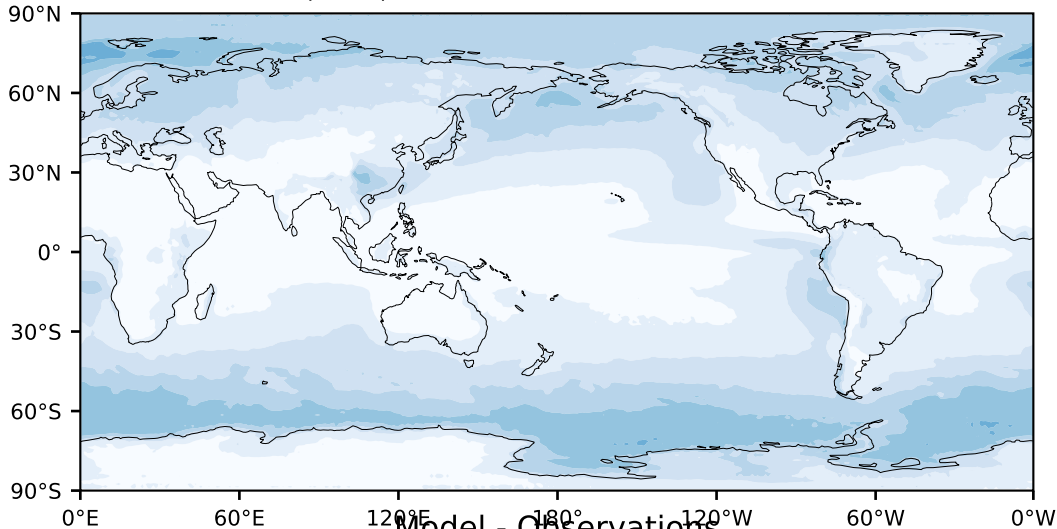

MODIS Simulator (None)

%

Max 55.45
Mean 12.93
Min 0.04

Model - Observations

95.0
85.0
75.0
65.0
55.0
45.0
35.0
25.0
15.0
5.0