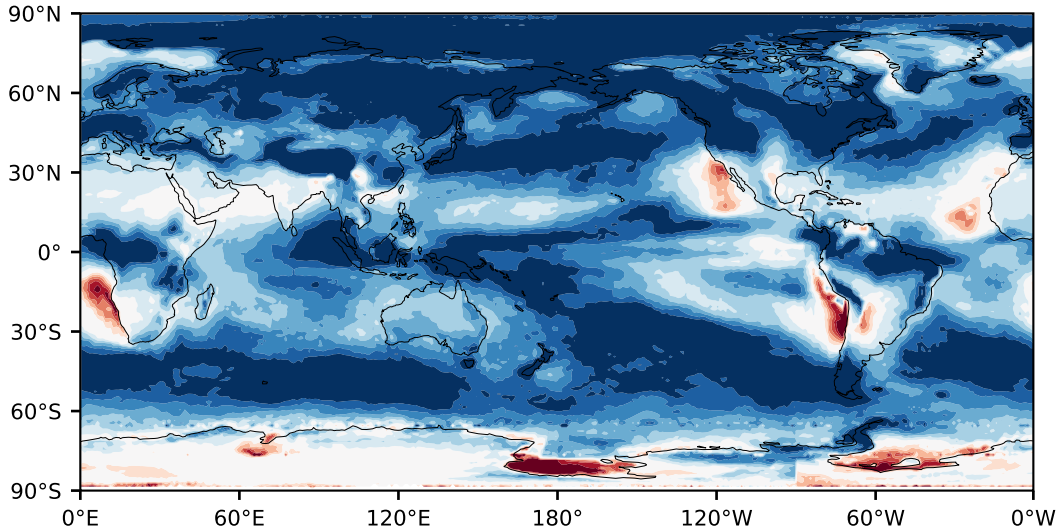

Model - Observations

Max 71.97
Mean 21.52
Min -78.27

RMSE 25.04
CORR 0.85