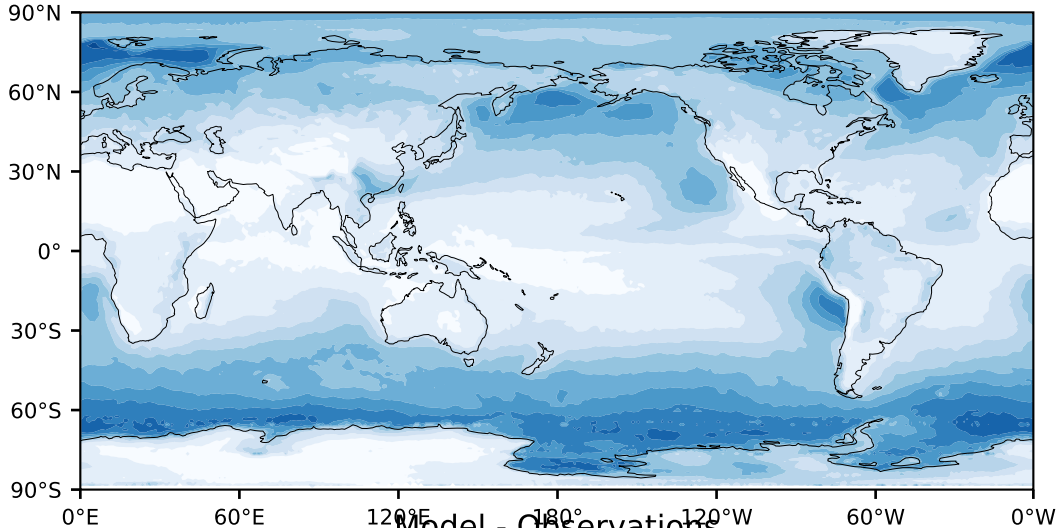

MODIS Simulator (None)

%

Max 89.20
Mean 25.84
Min 0.00

Model - Observations