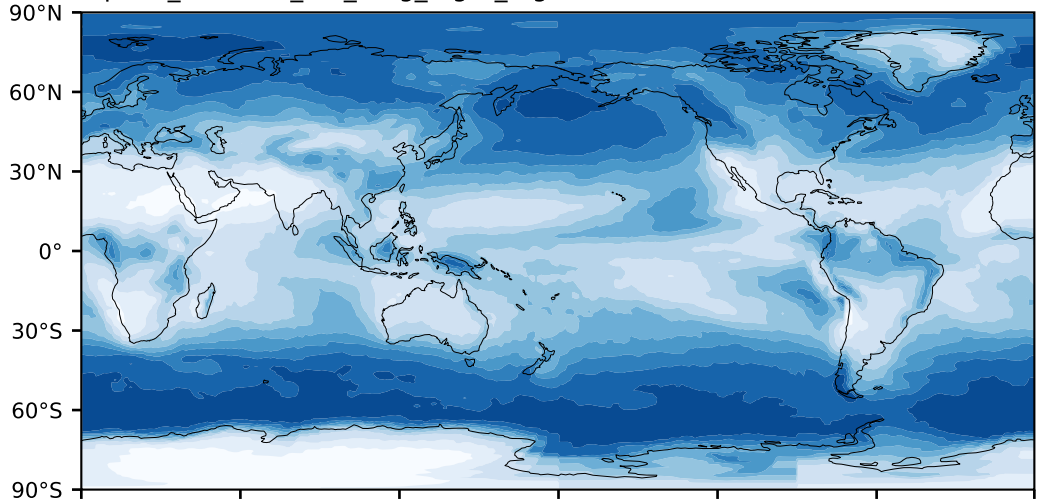

alpha3\_min10nc\_tk1\_berg\_mgrd\_mg100s (2-6)

%

Max 93.28  
Mean 47.36  
Min 0.00

MODIS Simulator (None) Model - Observations