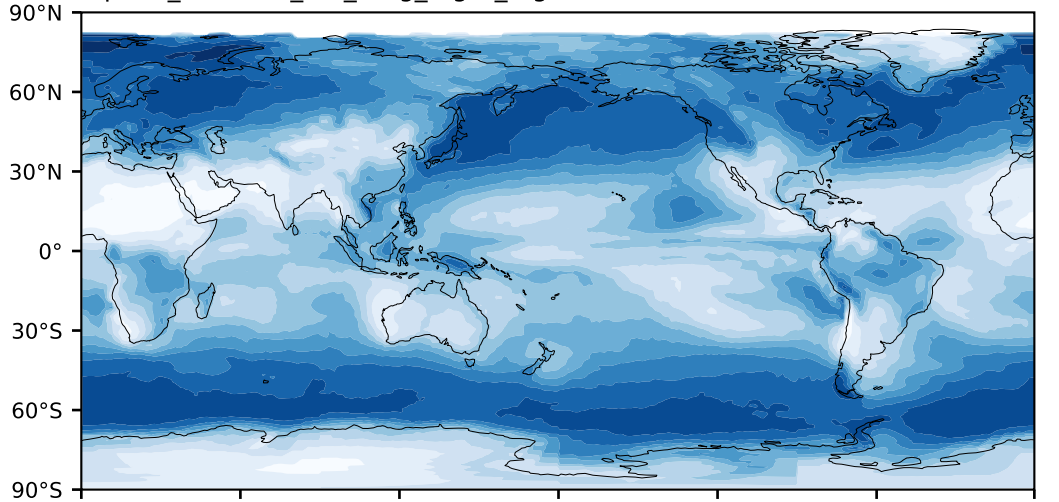

alpha3_min10nc_tk1_berg_mgrd_mg100s (2-6)

%

Max 100.00
Mean 48.94
Min 0.00

MODIS Simulator (None) Model - Observations