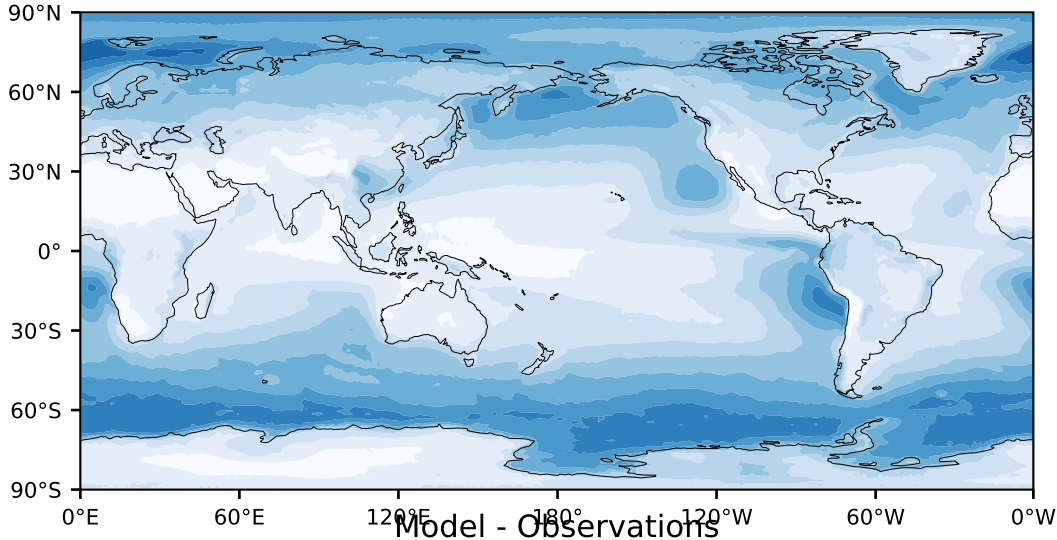

MODIS Simulator (None)

%

Max 83.17  
Mean 27.17  
Min 0.21

Model - Observations