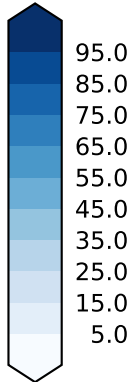

MODIS Simulator (None)

%

Max 83.17  
Mean 27.17  
Min 0.21

Model - Observations