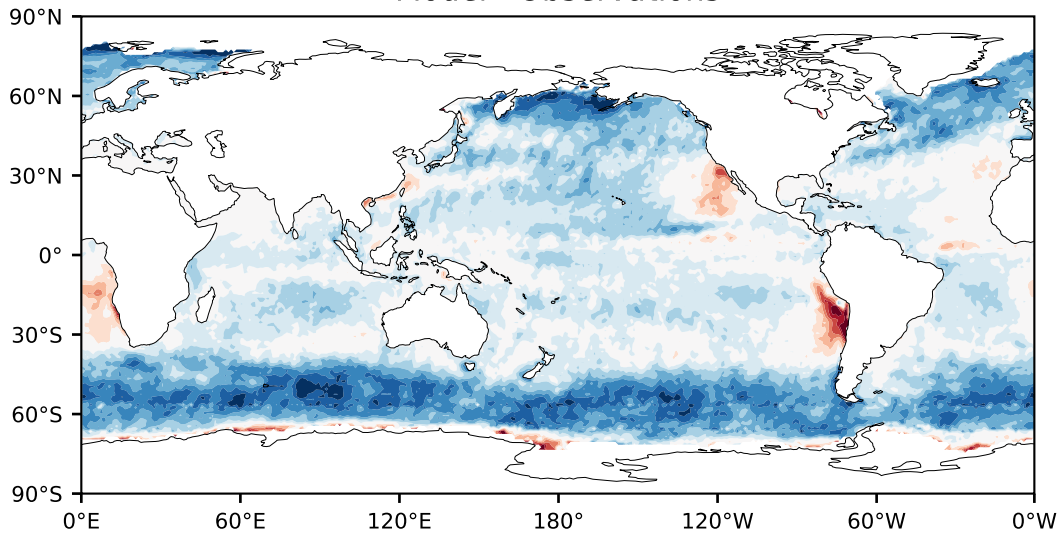

Model - Observations

Max 52.93
Mean 8.15
Min -74.14

RMSE 11.92
CORR 0.88