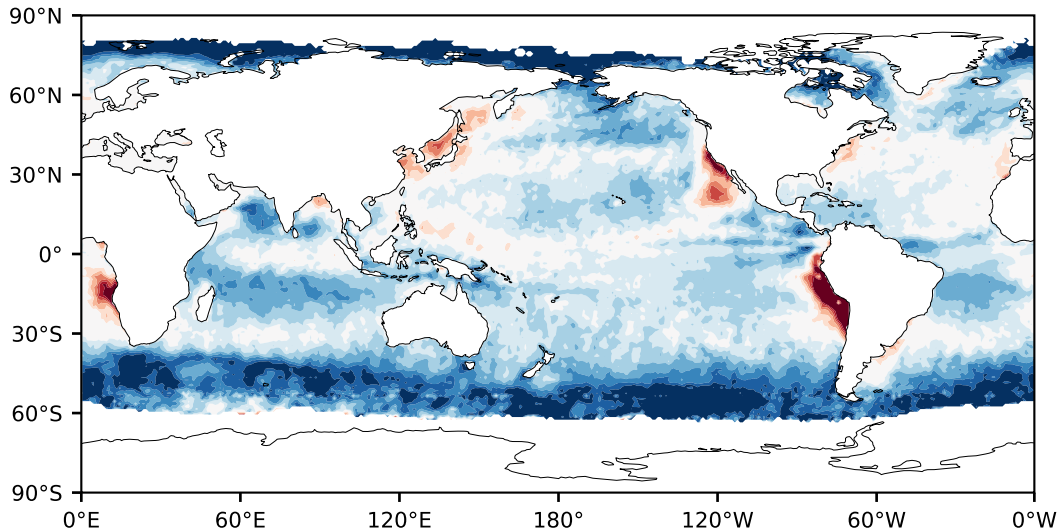

# Model - Observations

Max 66.53  
Mean 10.41  
Min -82.69

RMSE 15.59  
CORR 0.74