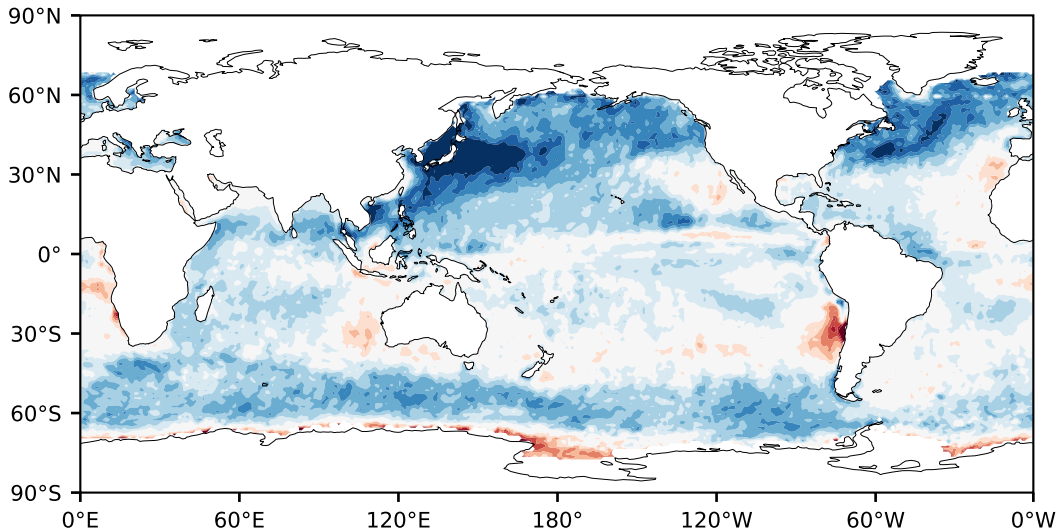

Model - Observations

Max 55.53
Mean 8.27
Min -72.38

RMSE 12.44
CORR 0.86