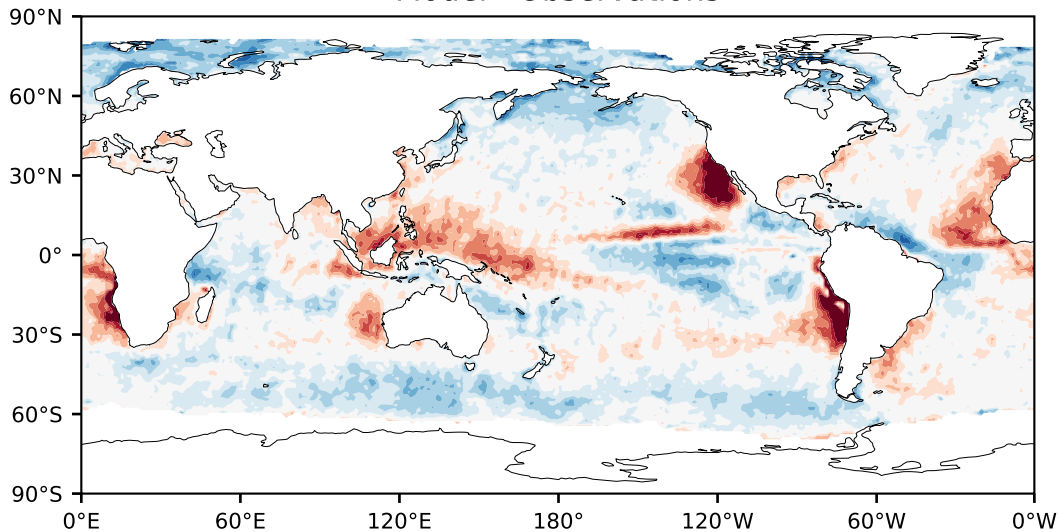

Model - Observations

Max 44.73
Mean 0.15
Min -79.40

RMSE 9.97
CORR 0.89