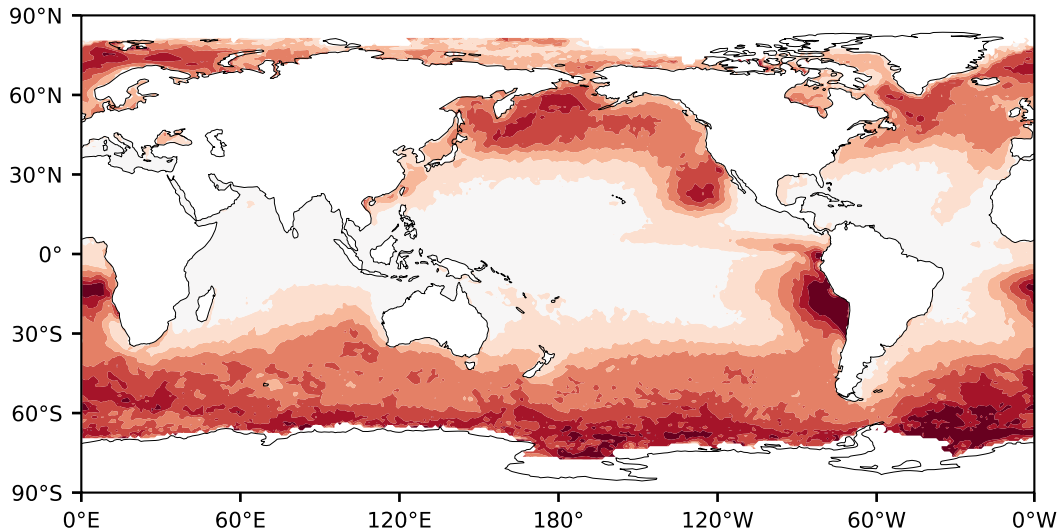

Model - Observations

Max 0.00
Mean -11.14
Min -78.48

RMSE 13.95
CORR nan