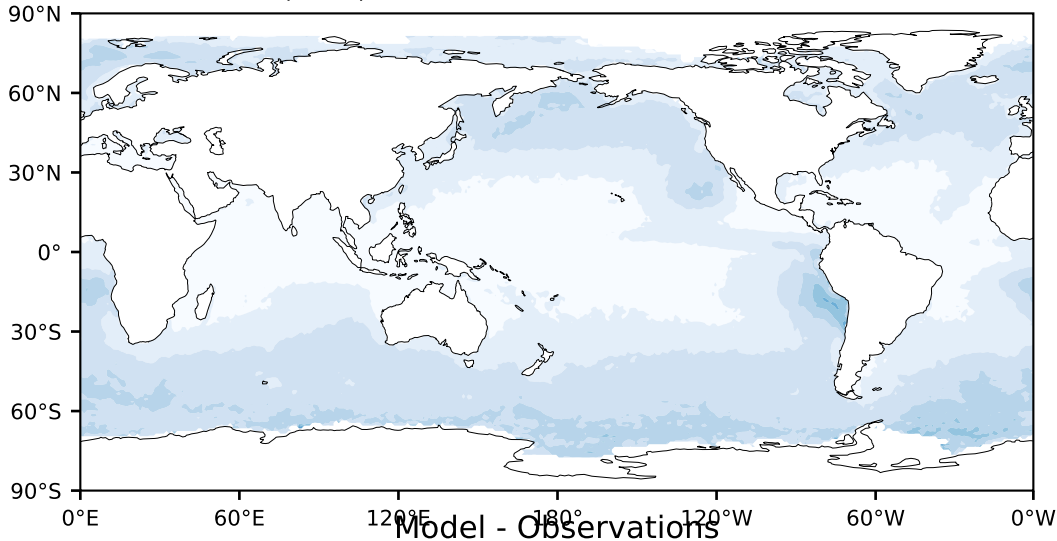

MISR Simulator (None)

%

Max 78.48
Mean 11.14
Min 0.00

95.0
85.0
75.0
65.0
55.0
45.0
35.0
25.0
15.0
5.0