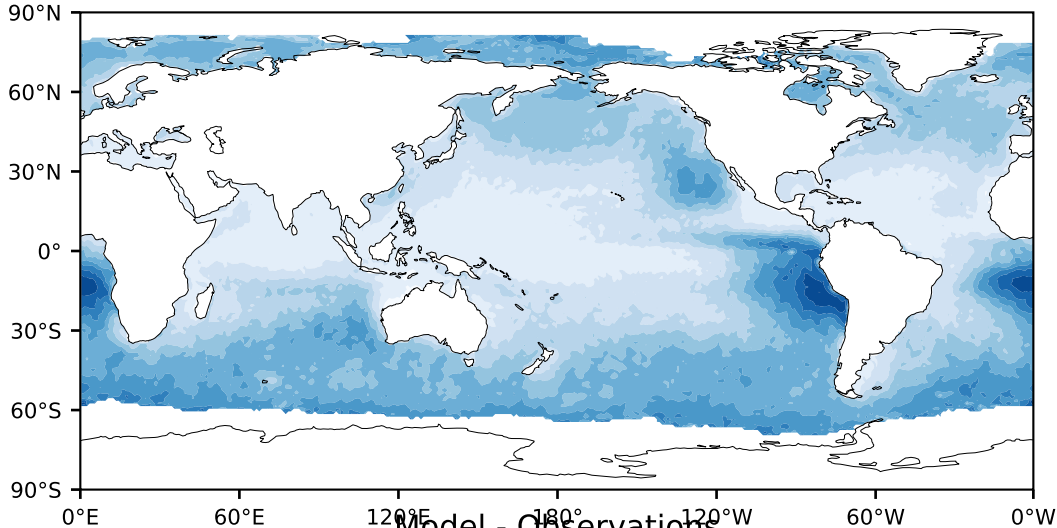

MISR Simulator (None)

%

Max 95.11
Mean 32.46
Min 0.14

95.0
85.0
75.0
65.0
55.0
45.0
35.0
25.0
15.0
5.0