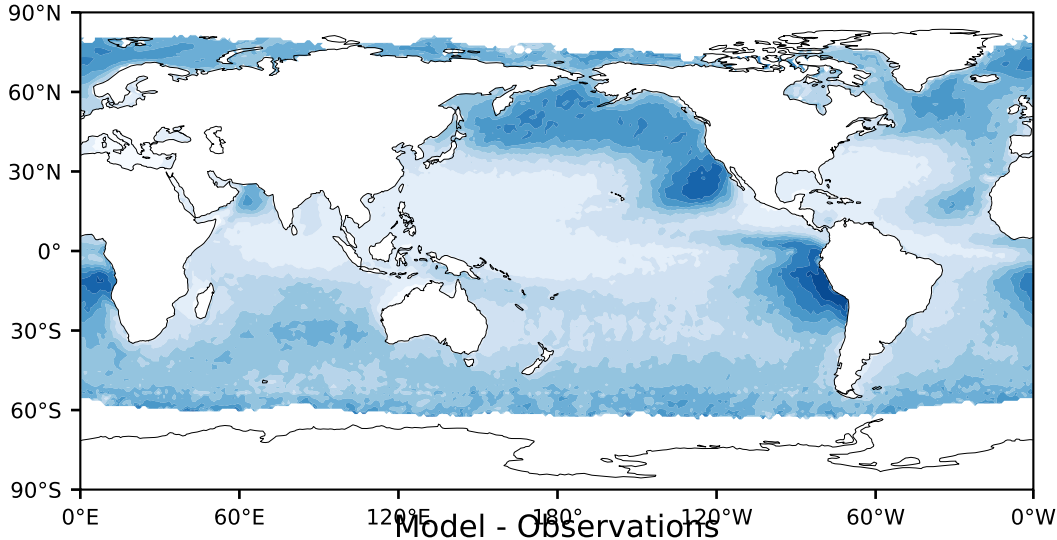

MISR Simulator (None)

%

Max 98.35  
Mean 31.34  
Min 0.04

95.0  
85.0  
75.0  
65.0  
55.0  
45.0  
35.0  
25.0  
15.0  
5.0