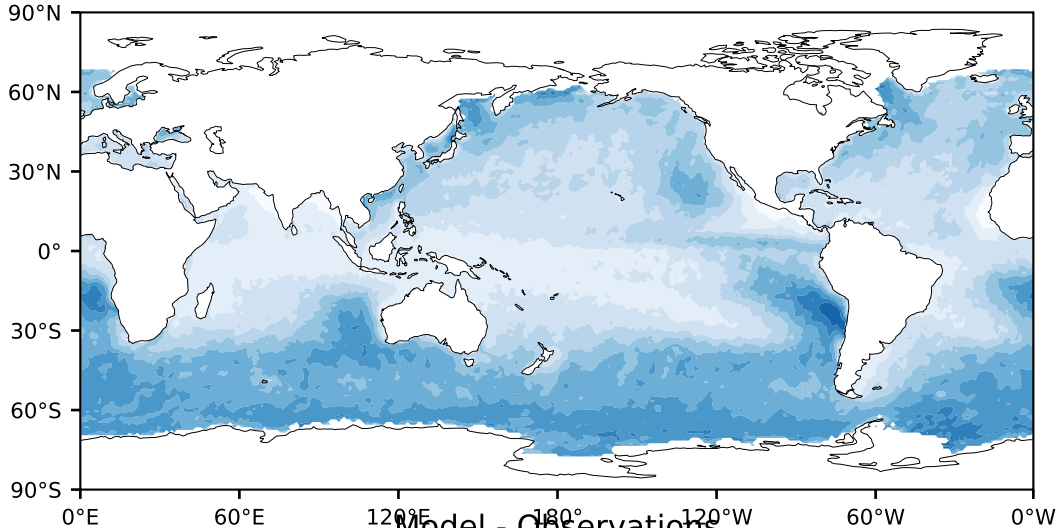

MISR Simulator (None)

%

Max 87.03
Mean 31.69
Min 0.18

95.0
85.0
75.0
65.0
55.0
45.0
35.0
25.0
15.0
5.0