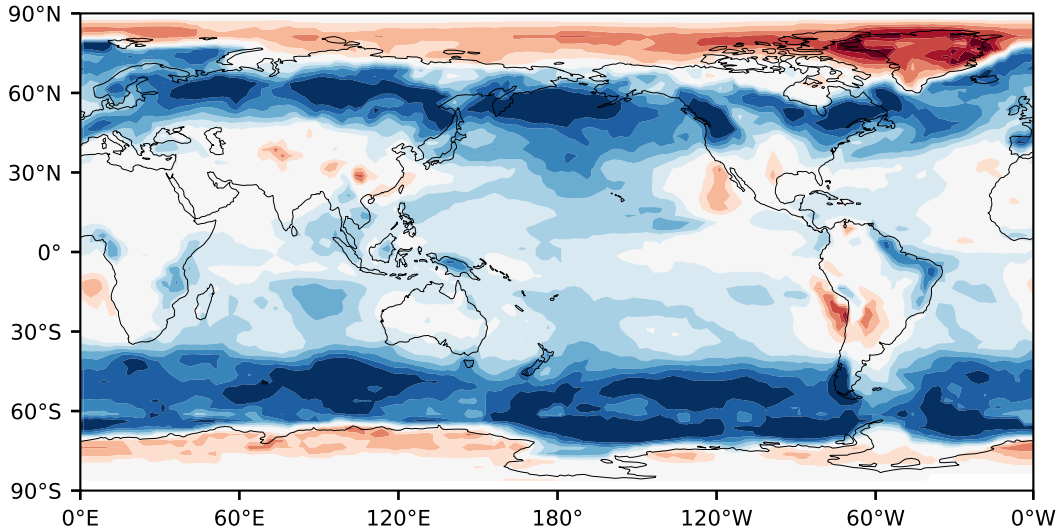

Model - Observations

Max 52.24
Mean 10.16
Min -40.37

RMSE 15.54
CORR 0.75