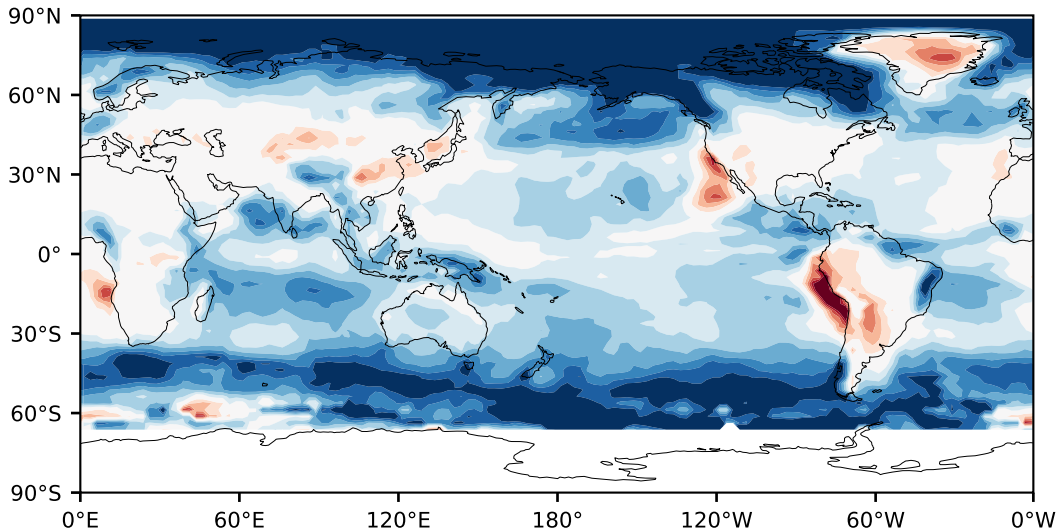

Model - Observations

Max 64.55
Mean 11.63
Min -48.91

RMSE 16.77
CORR 0.75