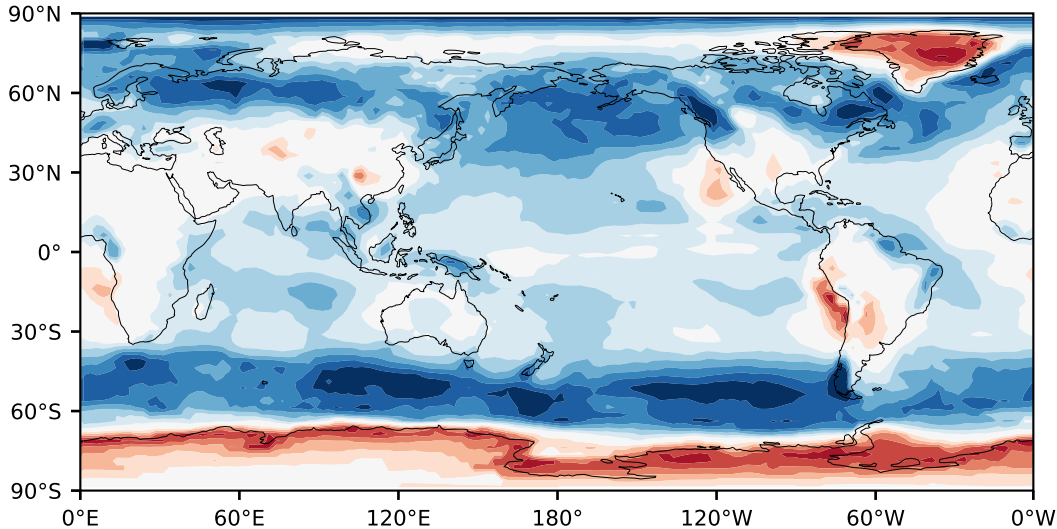

Model - Observations

Max 46.85
Mean 9.58
Min -32.10

RMSE 14.17
CORR 0.78