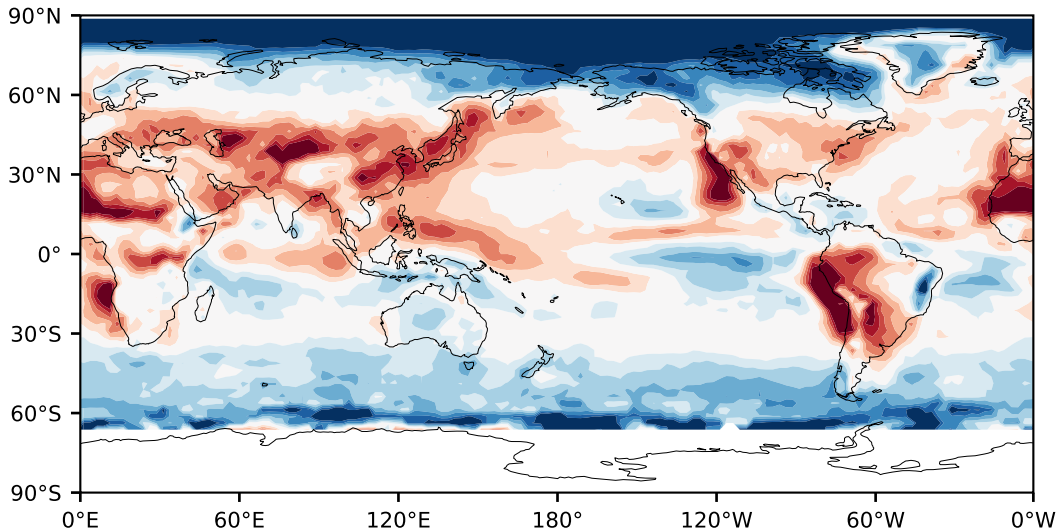

Model - Observations

Max 75.19
Mean -0.33
Min -68.41

RMSE 13.89
CORR 0.82