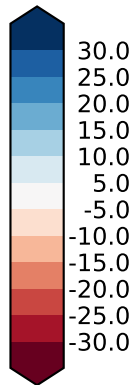

Model - Observations

Max 40.46
Mean -1.04
Min -57.52

RMSE 10.95
CORR 0.88