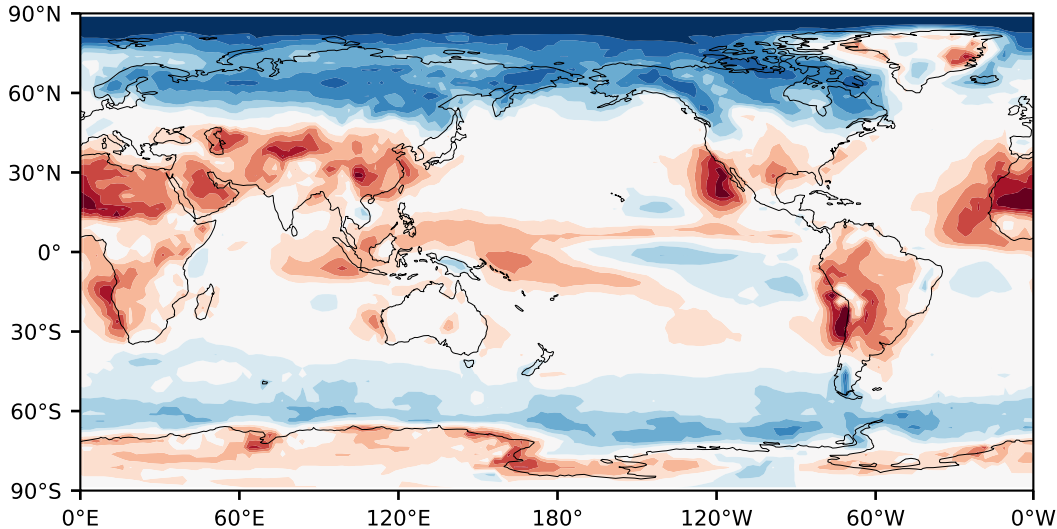

Model - Observations

Max 40.46
Mean -1.04
Min -57.52

RMSE 10.95
CORR 0.88