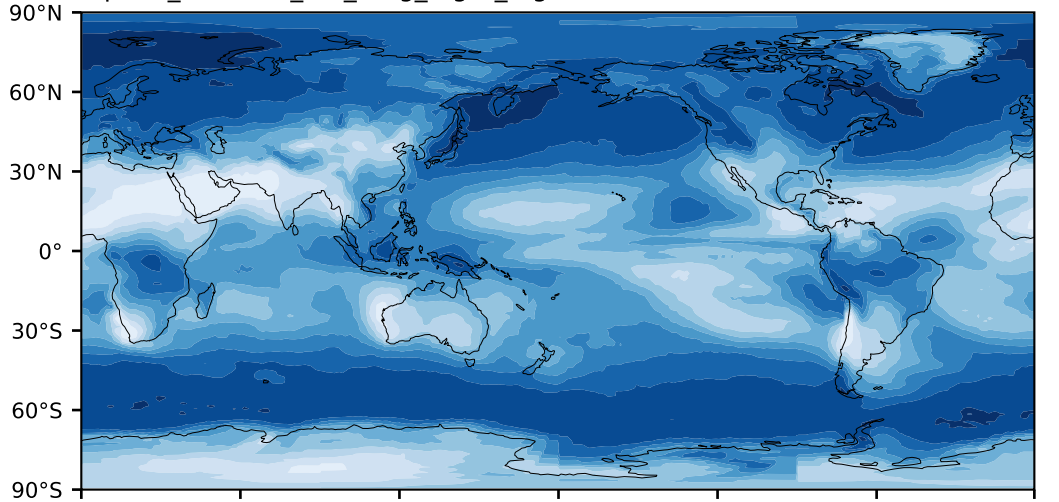

alpha3_min10nc_tk1_berg_mgrd_mg100s (2-6)

%

Max 99.23
Mean 61.58
Min 3.89

CALIPSO-GOCCP (2007-10) Model Observations