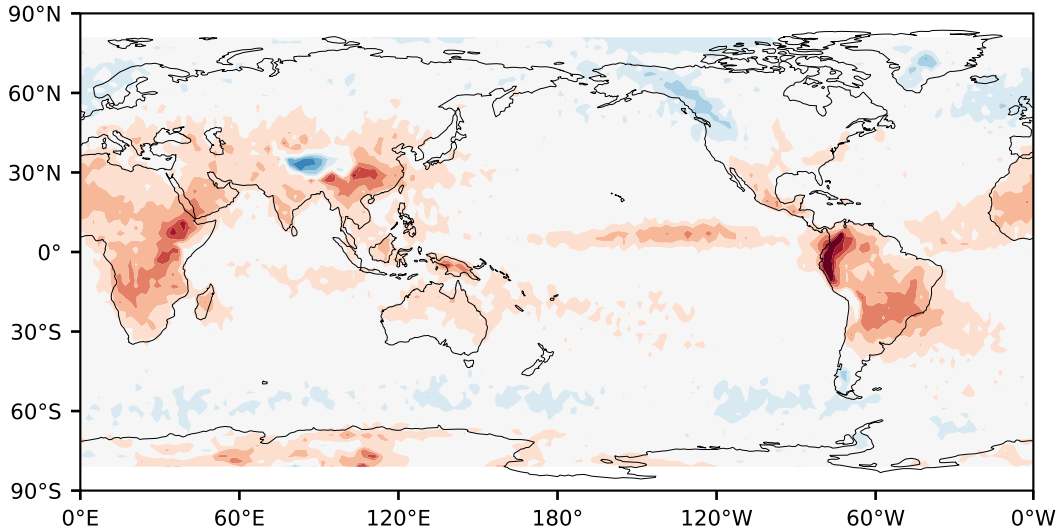

# Model - Observations

Max 23.90  
Mean -3.02  
Min -50.48

RMSE 6.15  
CORR 0.88