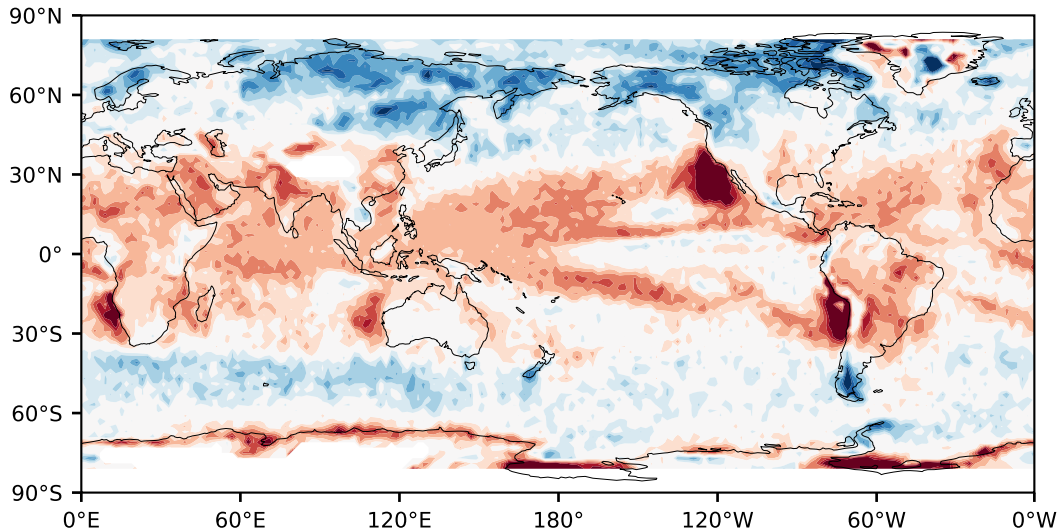

Model - Observations

Max 52.81
Mean -3.94
Min -69.67

RMSE 11.28
CORR 0.91