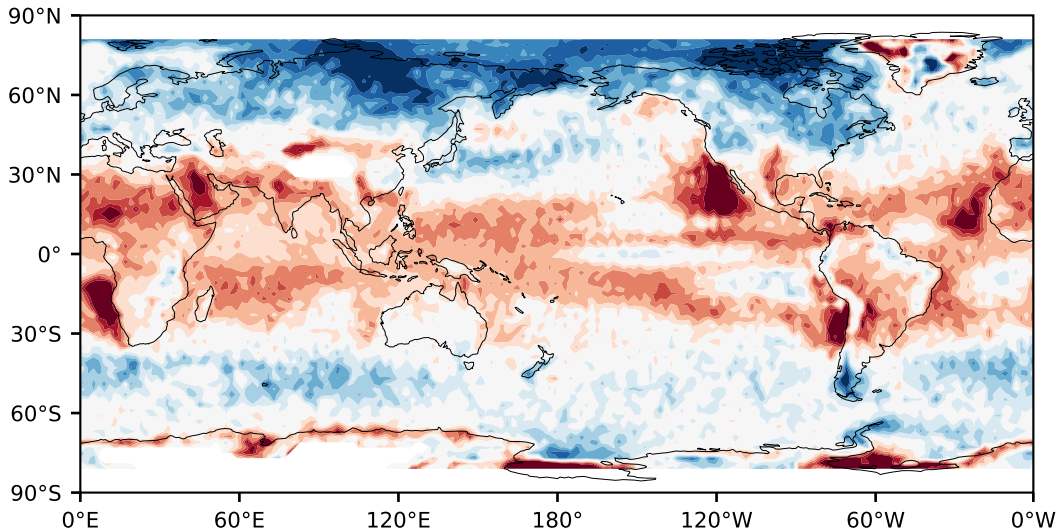

Model - Observations

Max 47.91
Mean -3.37
Min -72.91

RMSE 13.22
CORR 0.86