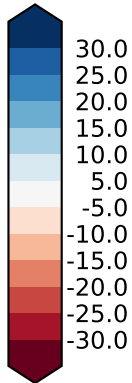

Model - Observations

Max 44.55
Mean -3.94
Min -90.84

RMSE 12.42
CORR 0.88