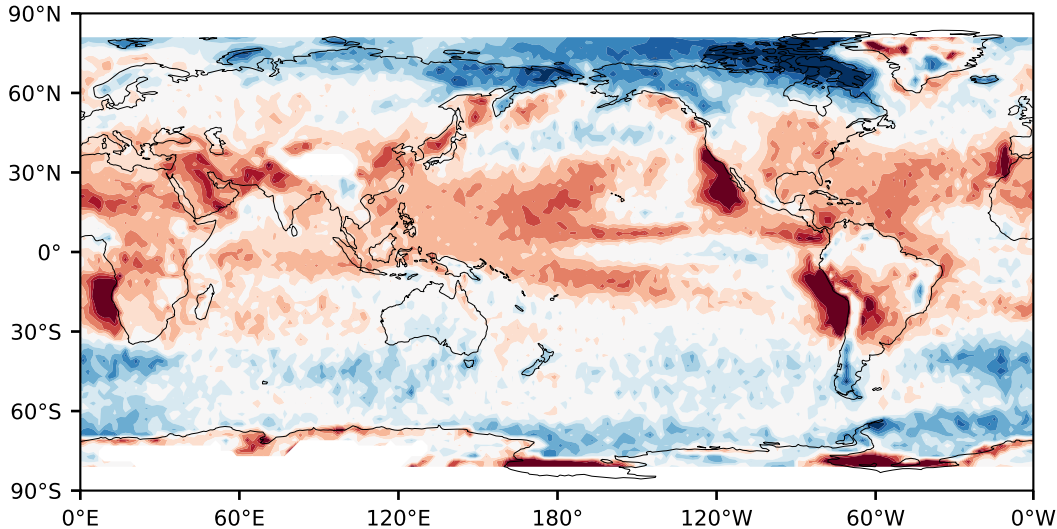

Model - Observations

Max 44.55
Mean -3.94
Min -90.84

RMSE 12.42
CORR 0.88