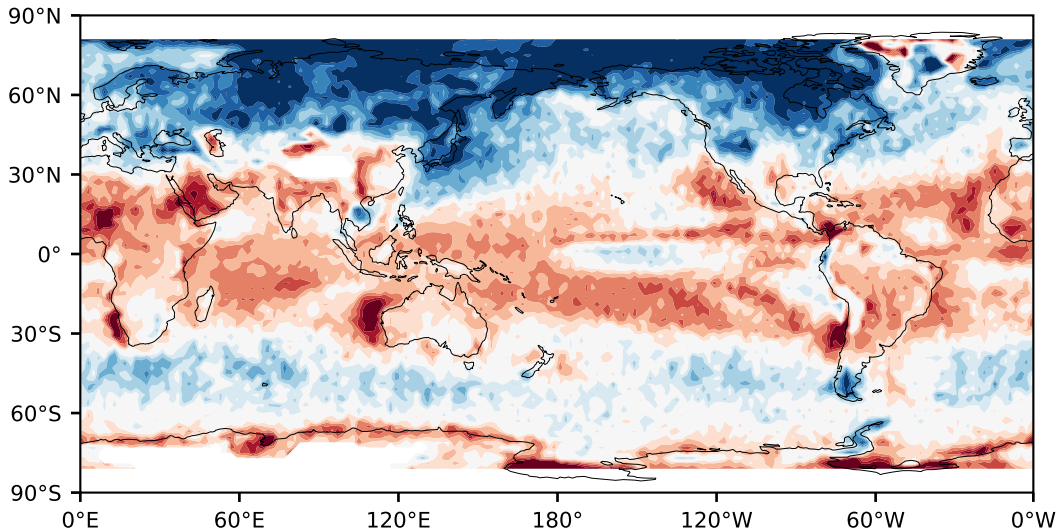

Model - Observations

Max 53.27
Mean -1.47
Min -71.28

RMSE 14.92
CORR 0.80