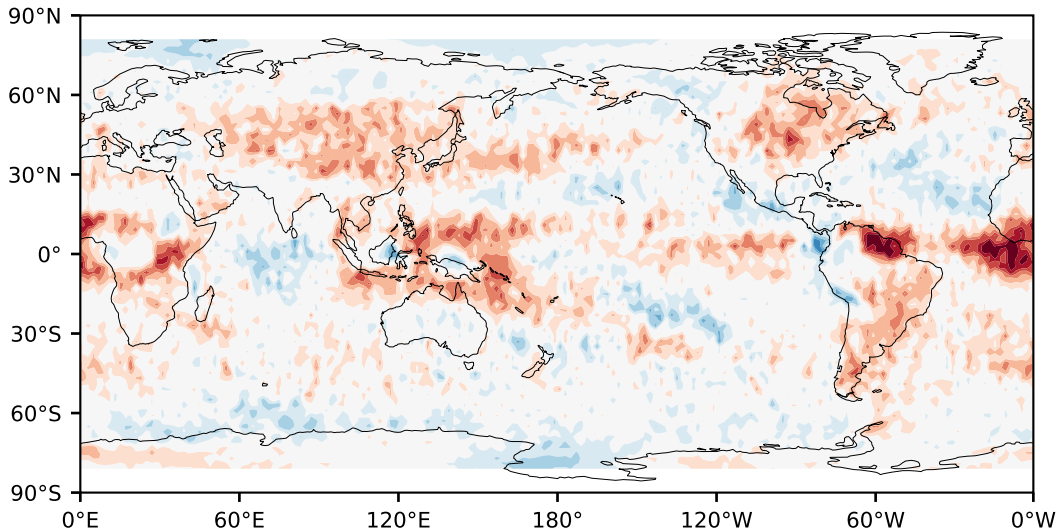

Model - Observations

Max 24.86
Mean -2.83
Min -39.31

RMSE 8.13
CORR 0.85