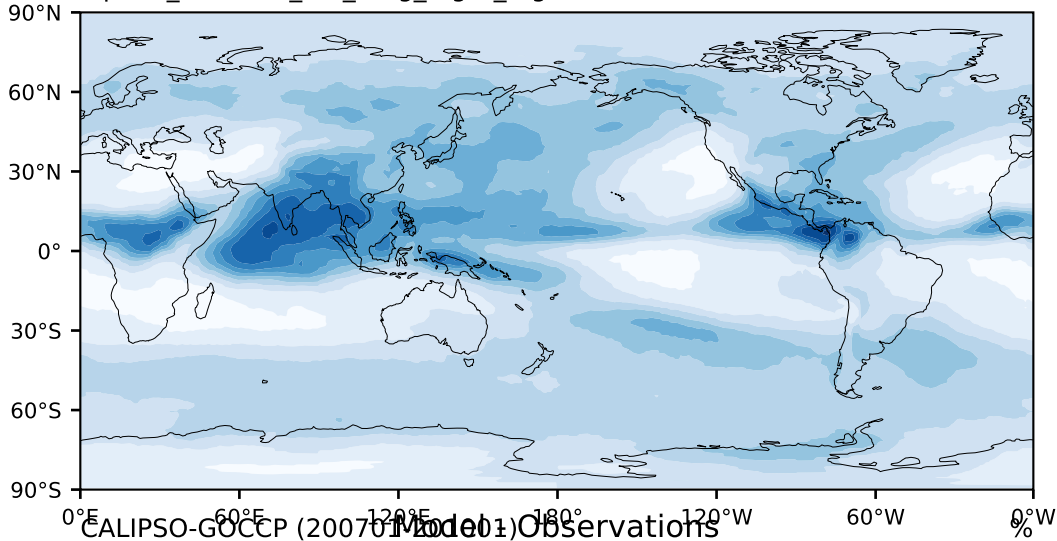

alpha3\_min10nc\_tk1\_berg\_mgrd\_mg100s (2-6)

%

Max 96.66  
Mean 29.12  
Min 0.72

95.0  
85.0  
75.0  
65.0  
55.0  
45.0  
35.0  
25.0  
15.0  
5.0