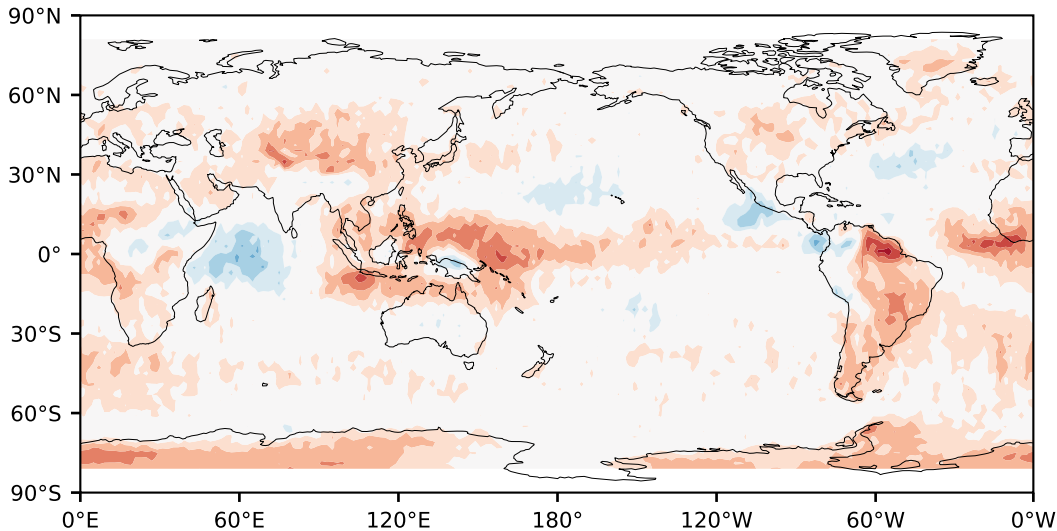

# Model - Observations

Max 17.31  
Mean -3.54  
Min -28.24

RMSE 6.47  
CORR 0.91