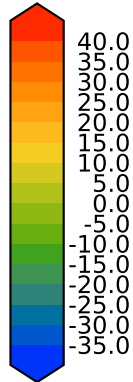

alpha3_min10nc_tk1_berg_mgrd_mg100s (2-6)

DegC

Max 38.46
Mean 19.89
Min -9.72

CRU Global Monthly Mean Observations

120°W

60°W
DegC