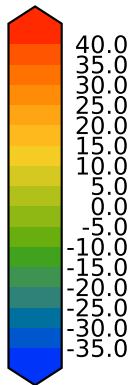

alpha3_min10nc_tk1_berg_mgrd_mg100s (2-6)

DegC

Max 33.17
Mean 6.32
Min -37.90

CRU Global Monthly Mean Observations

120°W

60°W
DegC