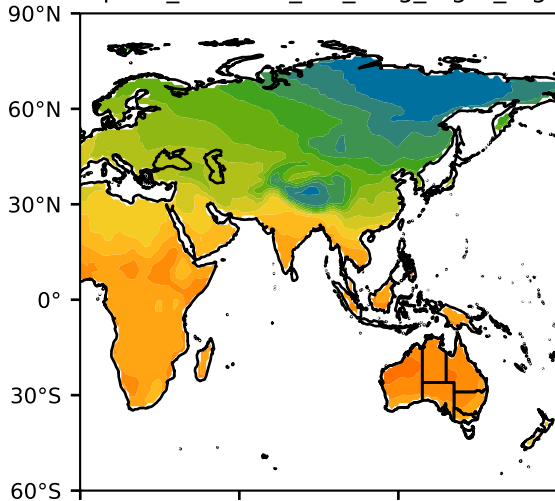

alpha3_min10nc_tk1_berg_mgrd_mg100s (2-6)

DegC

Max 33.17
Mean 6.32
Min -37.90

CRU Global Monthly Mean Observations

120°W

60°W
DegC