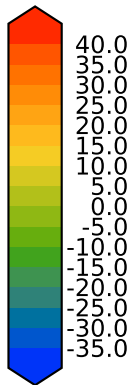

alpha3_min10nc_tk1_berg_mgrd_mg100s (2-6)

DegC

Max 30.18
Mean 13.44
Min -24.66

CRU Global Monthly Mean Observations

120°W

60°W
DegC