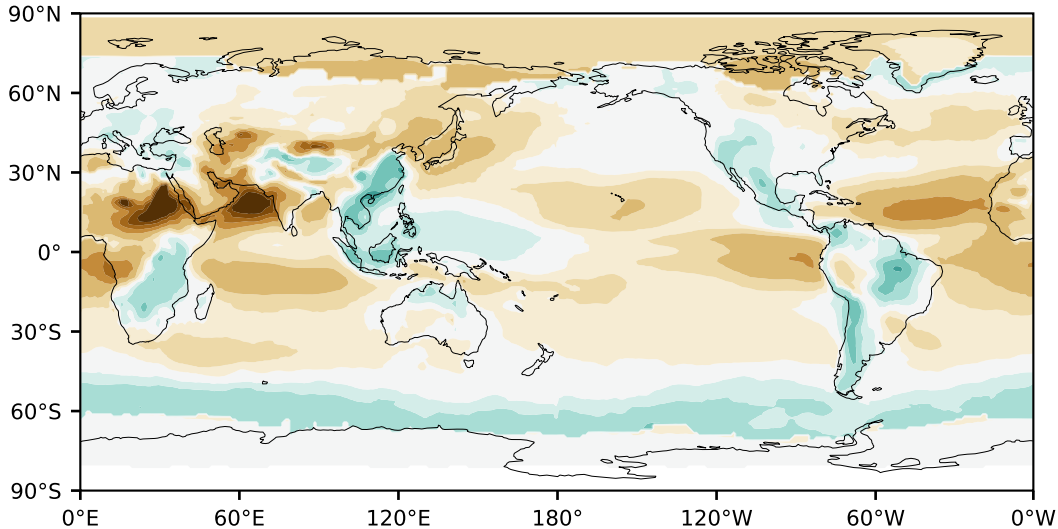

Model - Observations

Max 1.04
Mean 0.04
Min -0.28

RMSE 0.09
CORR 0.80