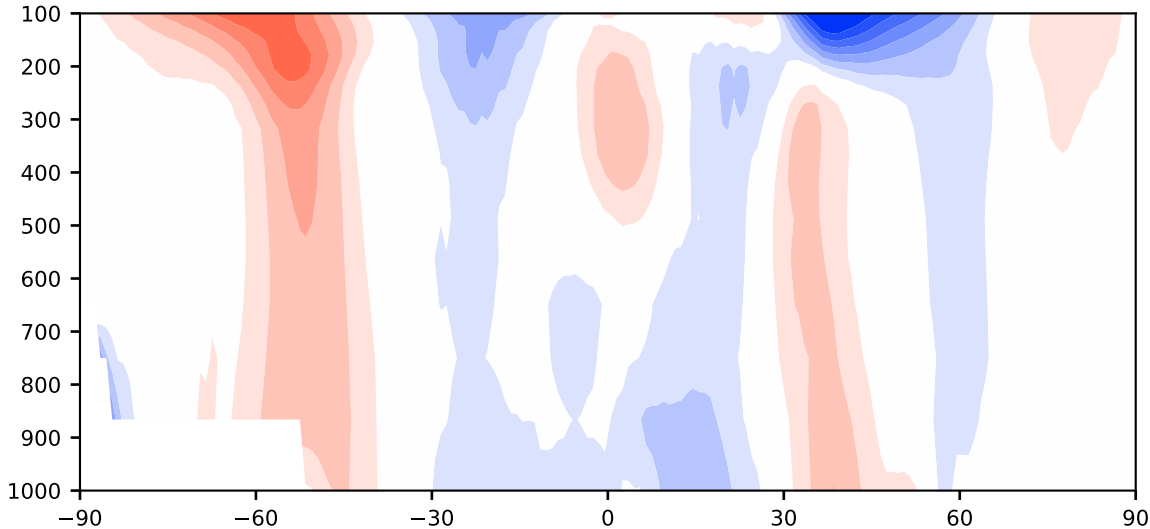

Model - Observations

Max 5.97
Mean 0.06
Min -9.23

RMSE 2.10
CORR 0.98