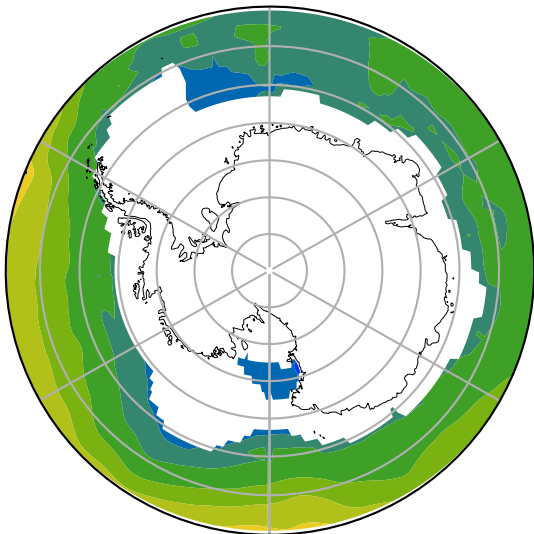

# HadISST/OI.v2 (Pre-Indust) (1870-1900)

C

|      |       |
|------|-------|
| Max  | 7.75  |
| Mean | 2.21  |
| Min  | -1.31 |

|      |
|------|
| 15.0 |
| 13.0 |
| 11.0 |
| 9.0  |
| 7.0  |
| 5.0  |
| 3.0  |
| 1.0  |
| 0.0  |
| -1.0 |