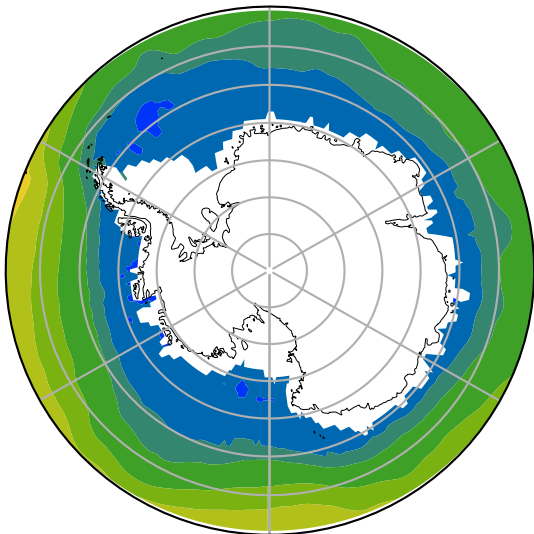

# HadISST/OI.v2 (Present Day) (1999-2016)

C

Max	7.75
Mean	1.36
Min	-1.72

15.0
13.0
11.0
9.0
7.0
5.0
3.0
1.0
0.0
-1.0