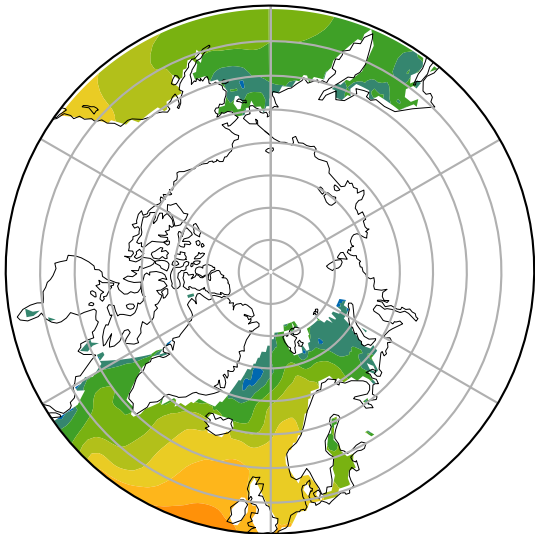

HadISST/OI.v2 (Present Day) (1999-2016)

C

Max	11.93
Mean	4.48
Min	-1.79

15.0
13.0
11.0
9.0
7.0
5.0
3.0
1.0
0.0
-1.0