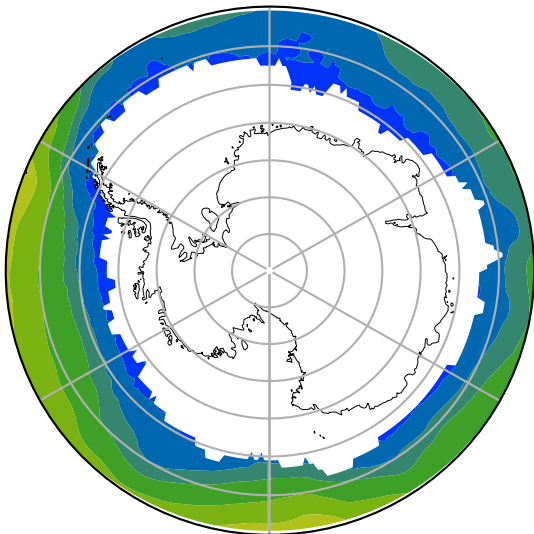

HadISST/OI.v2 (Present Day) (1999-2016)

C

Max	6.38
Mean	0.86
Min	-1.73

15.0
13.0
11.0
9.0
7.0
5.0
3.0
1.0
0.0
-1.0