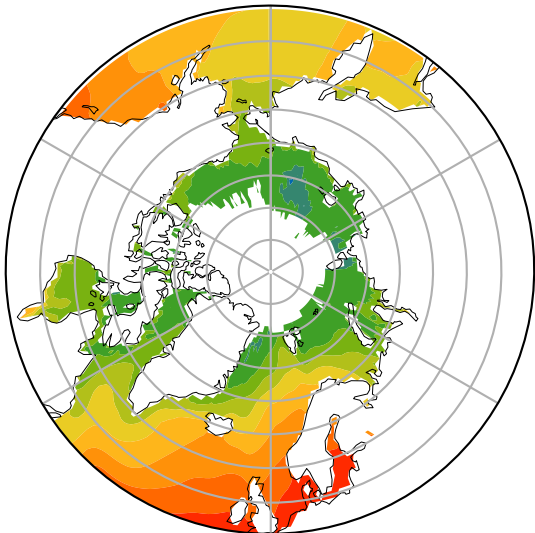

HadISST/OI.v2 (Present Day) (1999-2016)

C

Max	17.91
Mean	7.35
Min	-1.59

15.0
13.0
11.0
9.0
7.0
5.0
3.0
1.0
0.0
-1.0