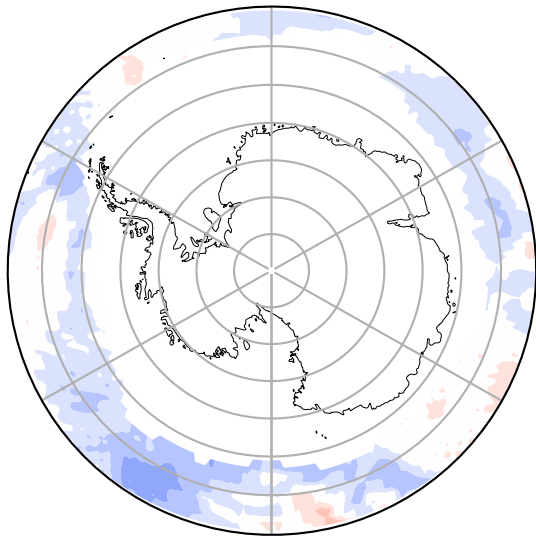

Model - Observations

Max 0.68
Mean -0.23
Min -1.77

RMSE 0.39
CORR 0.99