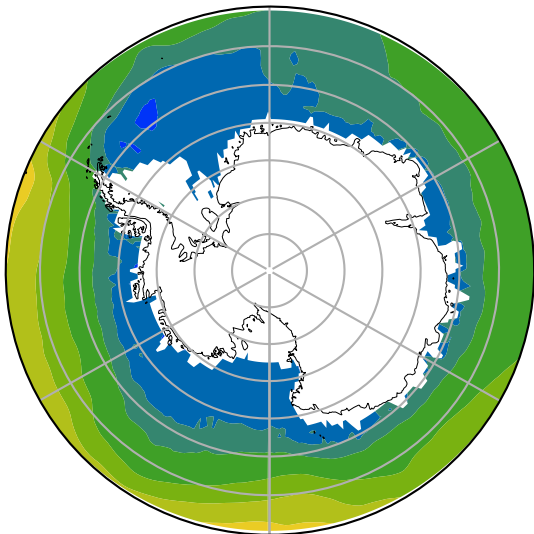

# HadISST/OI.v2 (Present Day) (1999-2016)

C

Max	8.09
Mean	1.66
Min	-1.44

15.0
13.0
11.0
9.0
7.0
5.0
3.0
1.0
0.0
-1.0