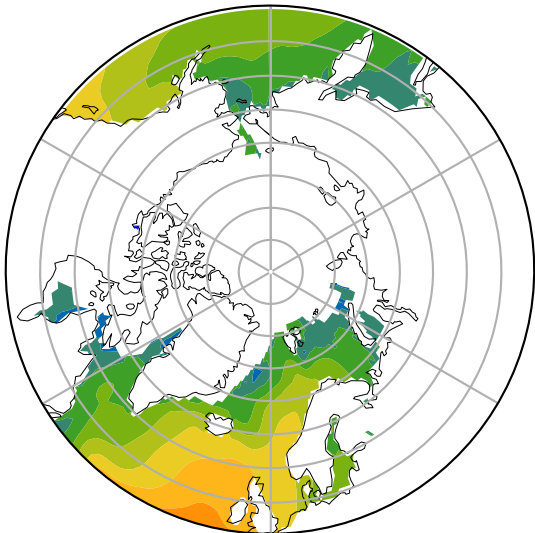

# HadISST/OI.v2 (Present Day) (1999-2016)

C

Max	11.79
Mean	4.26
Min	-1.79

15.0
13.0
11.0
9.0
7.0
5.0
3.0
1.0
0.0
-1.0