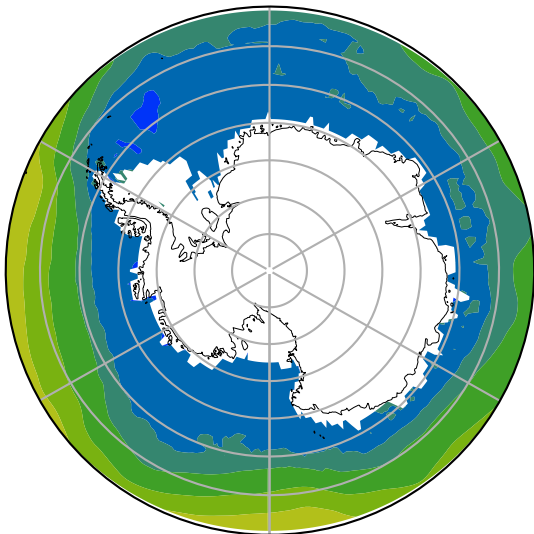

HadISST/OI.v2 (Present Day) (1999-2016)

C

Max	7.10
Mean	0.93
Min	-1.51

15.0
13.0
11.0
9.0
7.0
5.0
3.0
1.0
0.0
-1.0