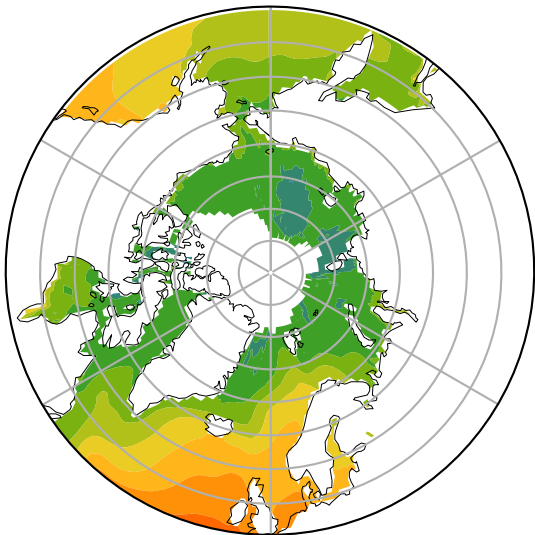

HadISST/OI.v2 (Present Day) (1999-2016)

C

Max	13.59
Mean	5.07
Min	-1.68

15.0
13.0
11.0
9.0
7.0
5.0
3.0
1.0
0.0
-1.0