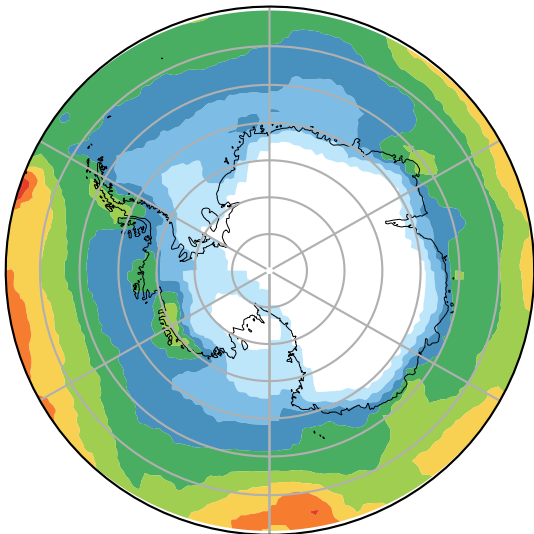

alpha3.v1like (2-11)
mm/day

Max	4.89
Mean	1.76
Min	0.03