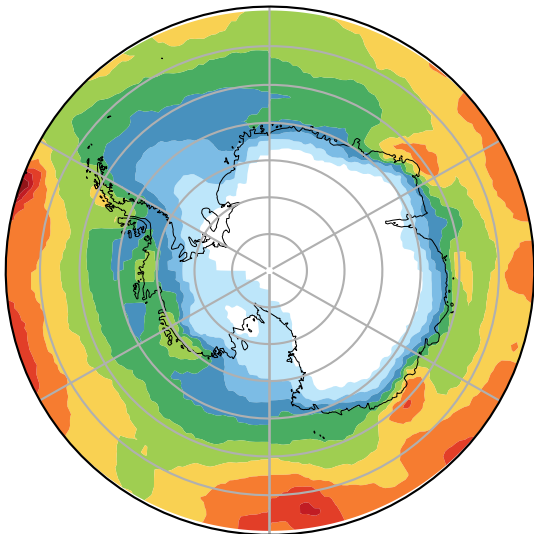

alpha3.v1like (2-11)
mm/day

Max 5.89
Mean 2.18
Min 0.03