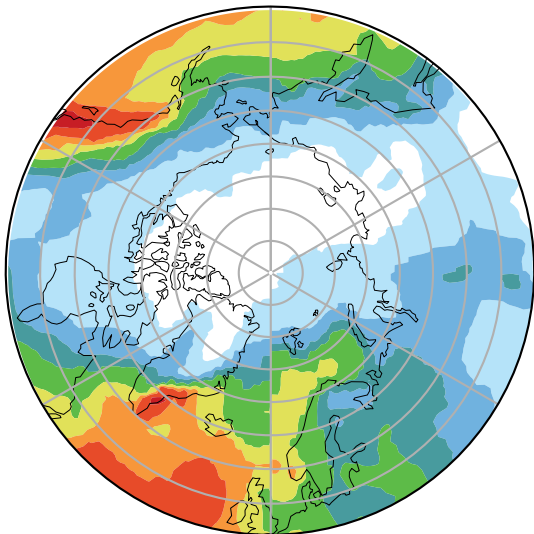

alpha3.v1like (2-11)  
mm/day

Max	9.33
Mean	1.78
Min	0.25