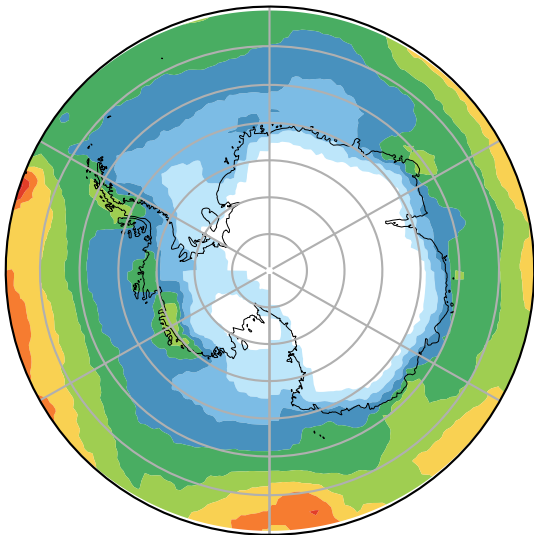

alpha3.v1like (2-11)
mm/day

Max 4.89
Mean 1.76
Min 0.03